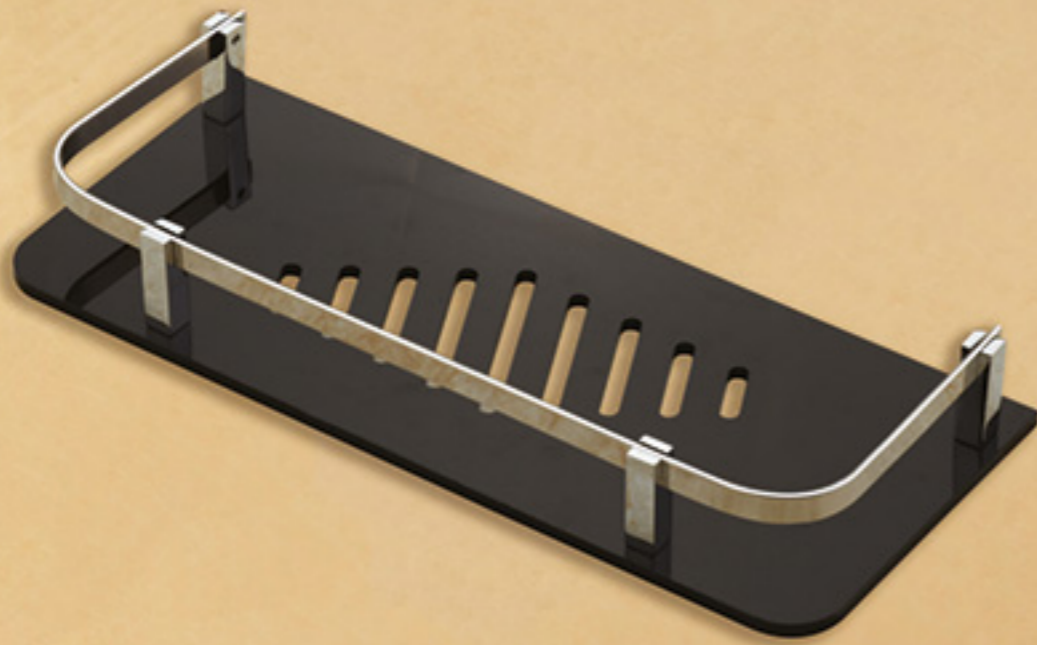

Corner & Shelf Collection
Lichen

Black
Bath Special

L - 107 L - Bath	5" X 12"	₹ 789
M - 107 L - Bath	5" X 15"	₹ 879
N - 107 L - Bath	5" X 18"	₹ 969