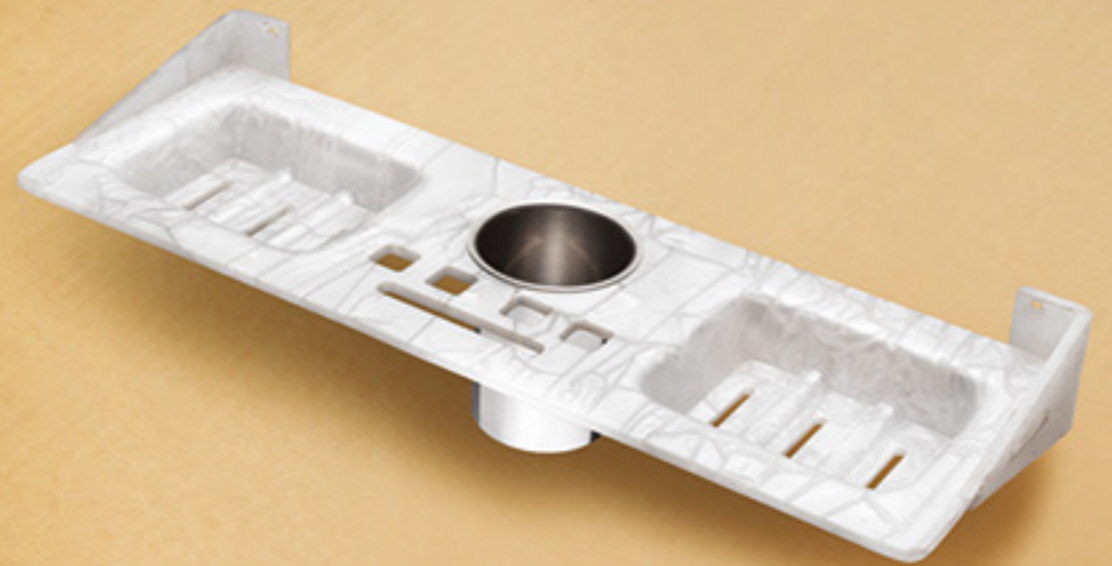

SD-101-J | 1 Pcs. | ₹ 319

Black

SD-101-L | 1 Pcs. | ₹ 319

3 in 1 Collection
Classic

Brown

SD-102-F | 1 Pcs. | ₹ 699

White

SD-102-G | 1 Pcs. | ₹ 699