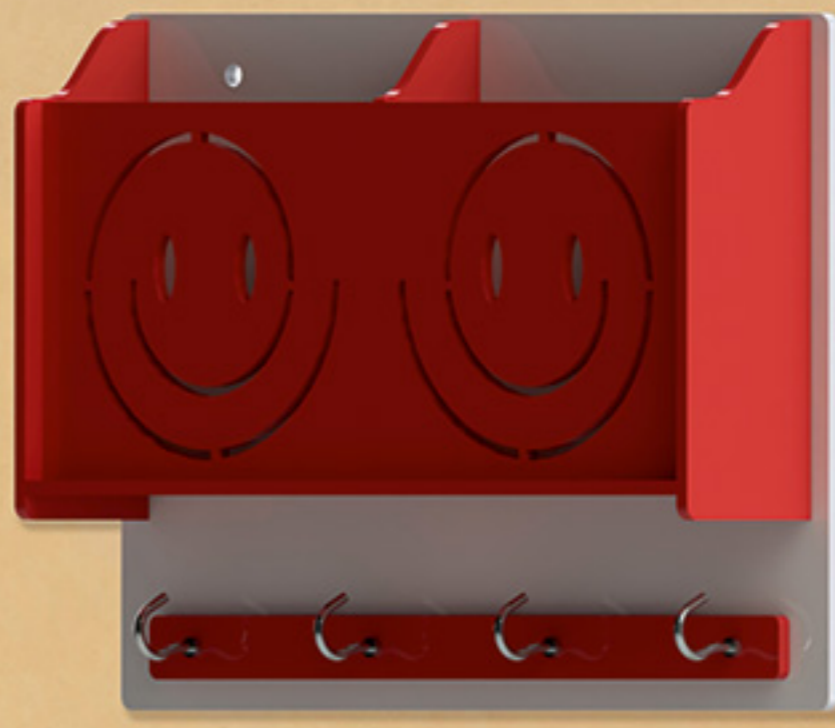

Blue - Apple

MKS-703-N | 1 Pcs. | ₹ 269

Double Mobile Stand *Classic*

Orange - Smile

MKS-604-B | 1 Pcs. | ₹ 429

Red - Smile

MKS-604-D | 1 Pcs. | ₹ 429

Blue - Smile