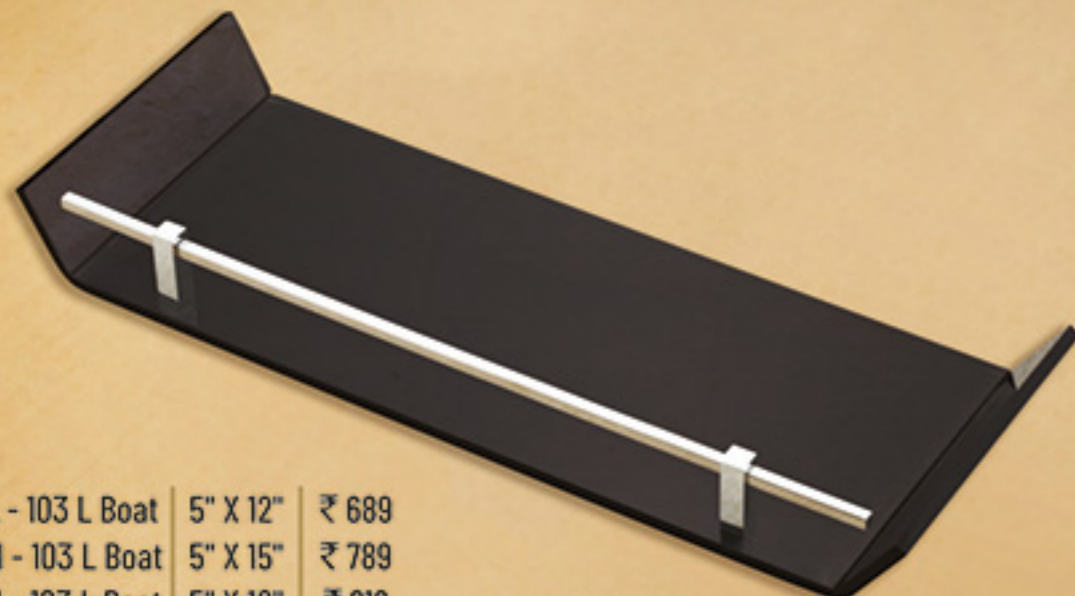

Black

L - 103 L Boat	5" X 12"	₹ 689
M - 103 L Boat	5" X 15"	₹ 789
N - 103 L Boat	5" X 18"	₹ 919