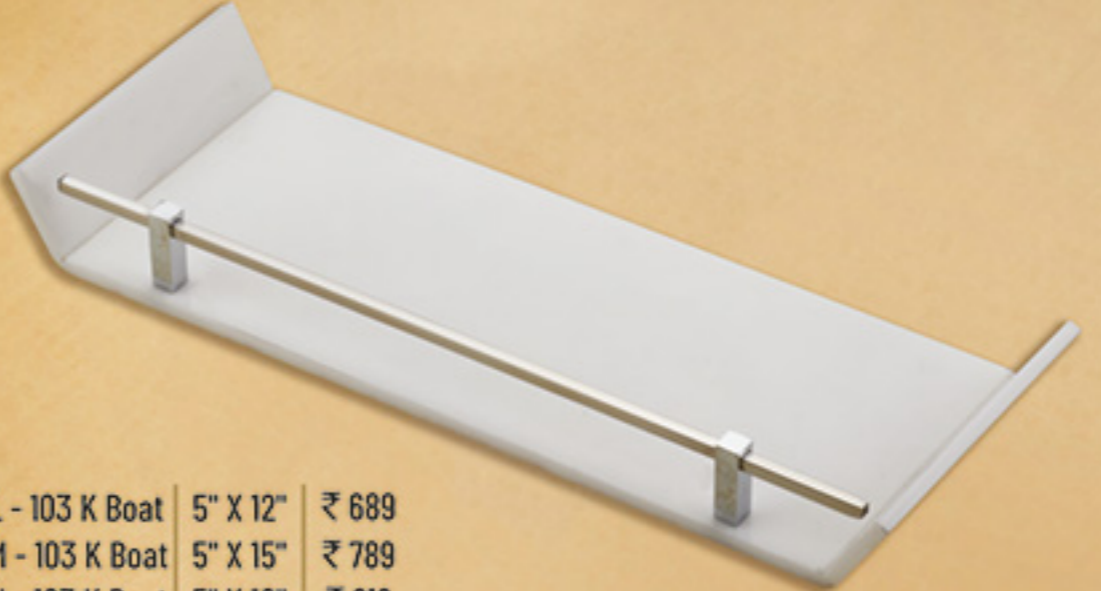

Milky White

L - 103 K Boat	5" X 12"	₹ 689
M - 103 K Boat	5" X 15"	₹ 789
N - 103 K Boat	5" X 18"	₹ 919