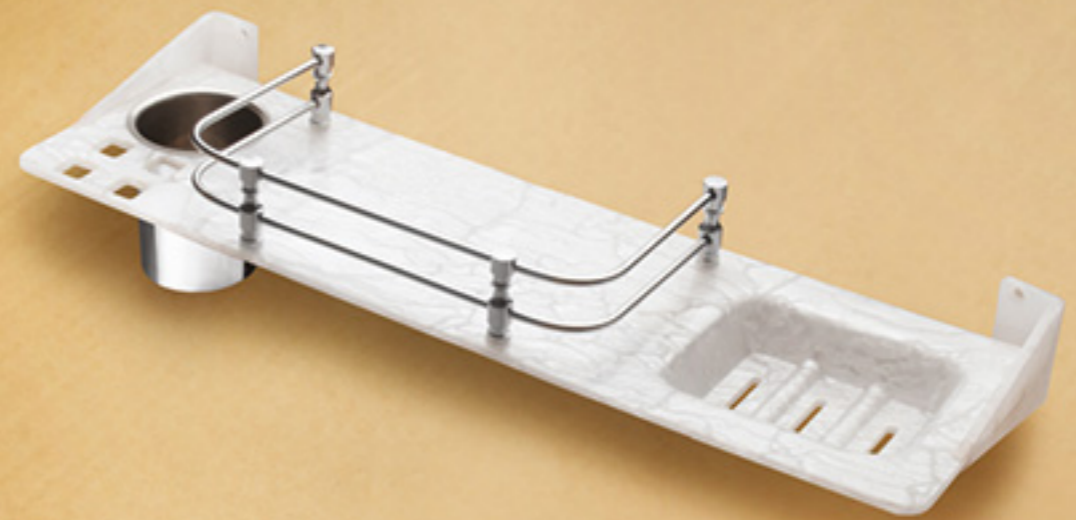

Black

SD-104-L | 1 Pcs. | ₹ 759

3 in 1 Shelf Collection *Classic*

Brown

SD-105-F | 1 Pcs. | ₹ 899

White

SD-105-G | 1 Pcs. | ₹ 899

Grey