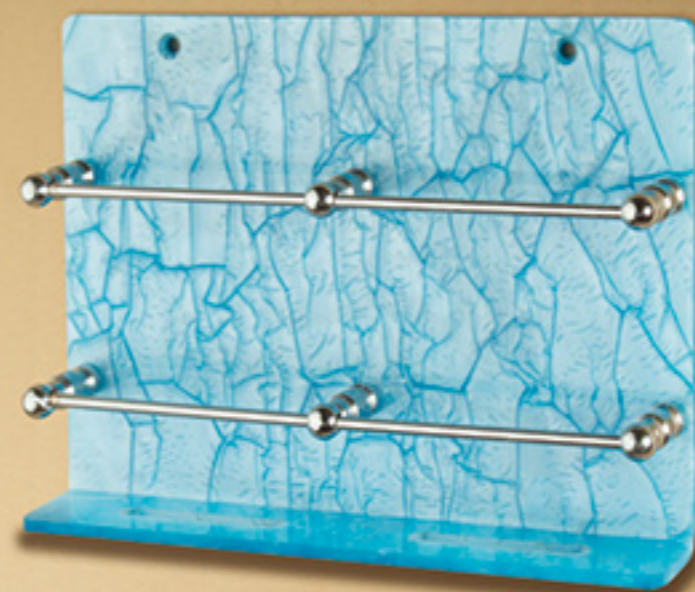

MSD-01-F | 8" x 6" | ₹ 439

Grey

MSD-01-H | 8" x 6" | ₹ 439

Pink

MSD-01-J | 8" x 6" | ₹ 439

Black

MSD-01-L | 8" x 6" | ₹ 439

White

MSD-01-G | 8" x 6" | ₹ 439

Blue

MSD-01-I | 8" x 6" | ₹ 439

Milky White

MSD-01-K | 8" x 6" | ₹ 439

Mobile Stand *Classic*

Orange - Smile

MKS-603-B | 1 Pcs. | ₹ 269

Red - Smile

MKS-603-D | 1 Pcs. | ₹ 269

Blue - Smile

MKS-603-N | 1 Pcs. | ₹ 269

Orange - Apple

MKS-703-B | 1 Pcs. | ₹ 269

Red - Apple

MKS-703-D | 1 Pcs. | ₹ 269