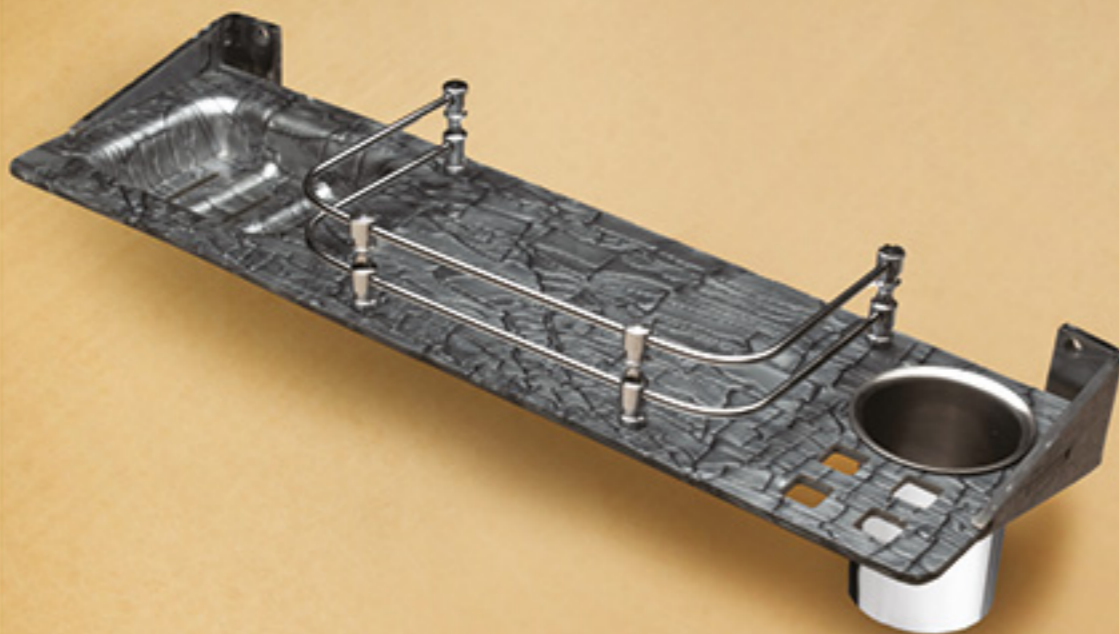

Black

SD-104-L | 1 Pcs. | ₹ 759

3 in 1 Shelf Collection *Classic*

Brown

SD-105-F | 1 Pcs. | ₹ 899

White

SD-105-G | 1 Pcs. | ₹ 899

Grey

SD-105-H | 1 Pcs. | ₹ 899

Blue

SD-105-I | 1 Pcs. | ₹ 899

Pink

SD-105-J | 1 Pcs. | ₹ 899

Black

SD-105-L | 1 Pcs. | ₹ 899

Mobile Stand *Retro*