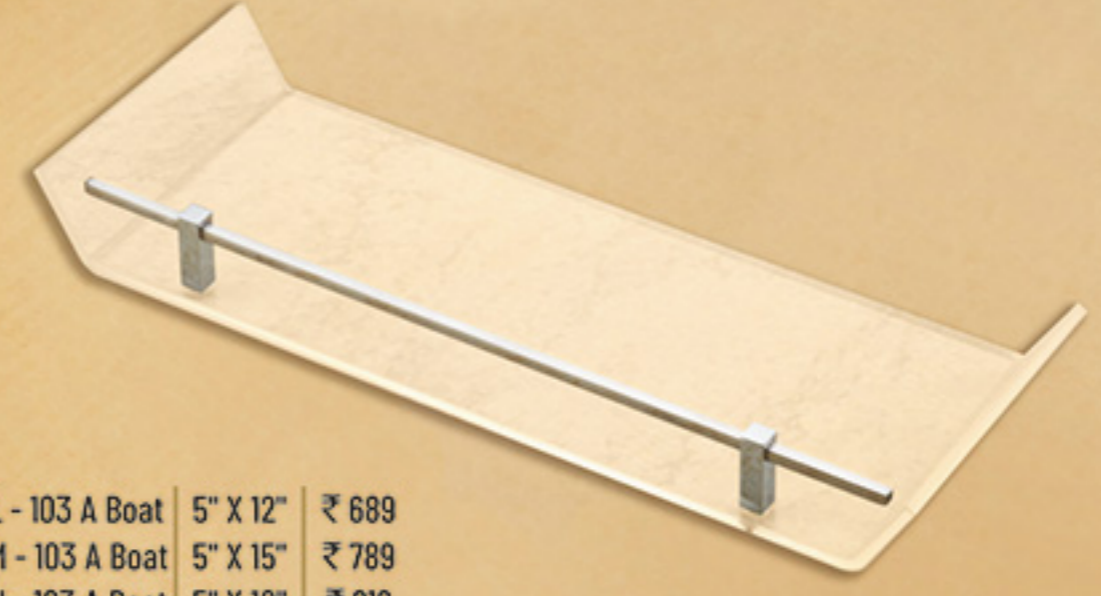

Transparent (Clear)

L - 103 A Boat	5" X 12"	₹ 689
M - 103 A Boat	5" X 15"	₹ 789
N - 103 A Boat	5" X 18"	₹ 919