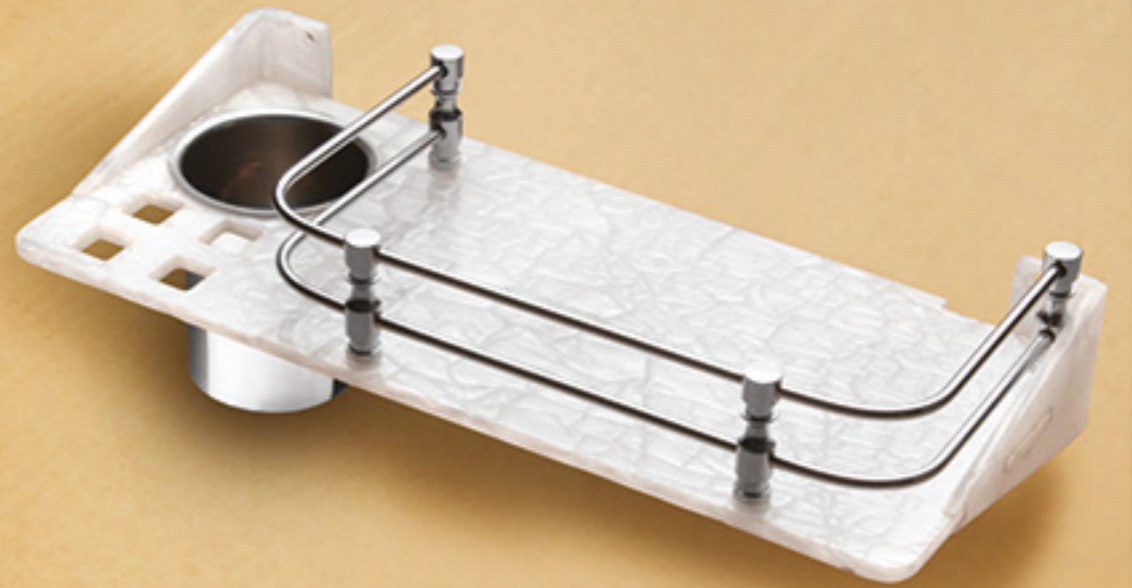

White

SD-104-G | 1 Pcs. | ₹ 759