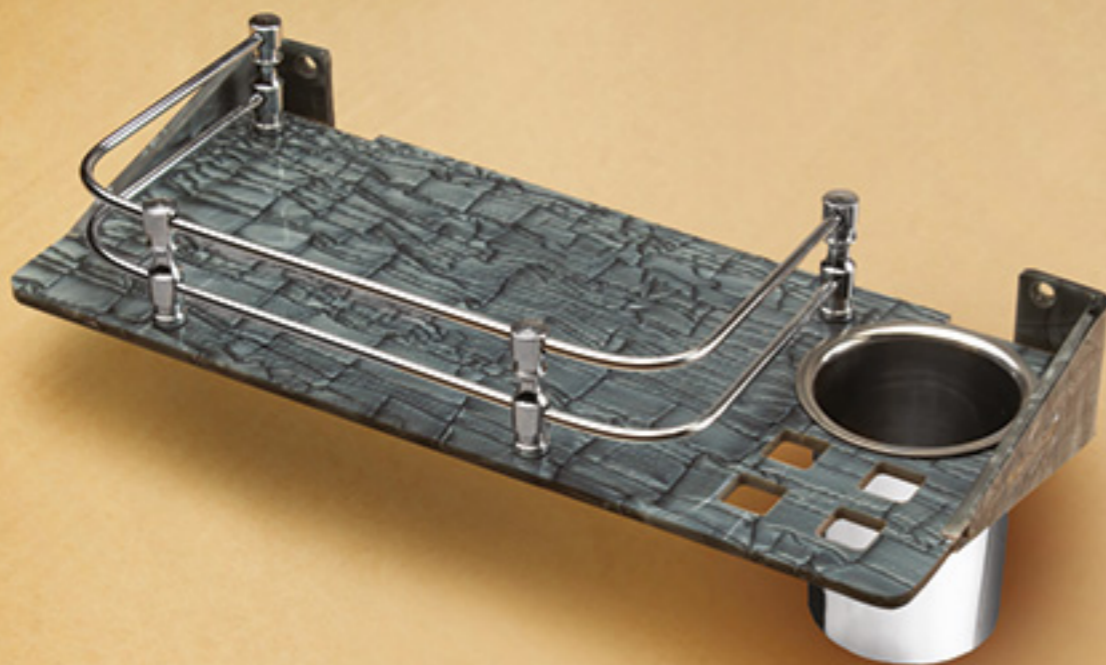

Grey

SD-104-H | 1 Pcs. | ₹ 759