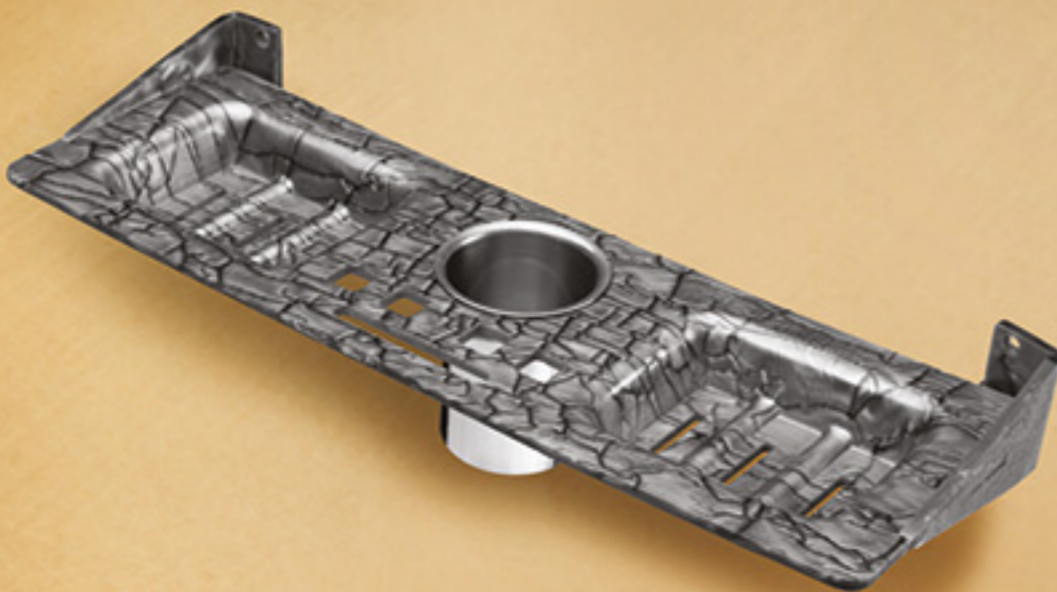

Grey

SD-102-H | 1 Pcs. | ₹ 699