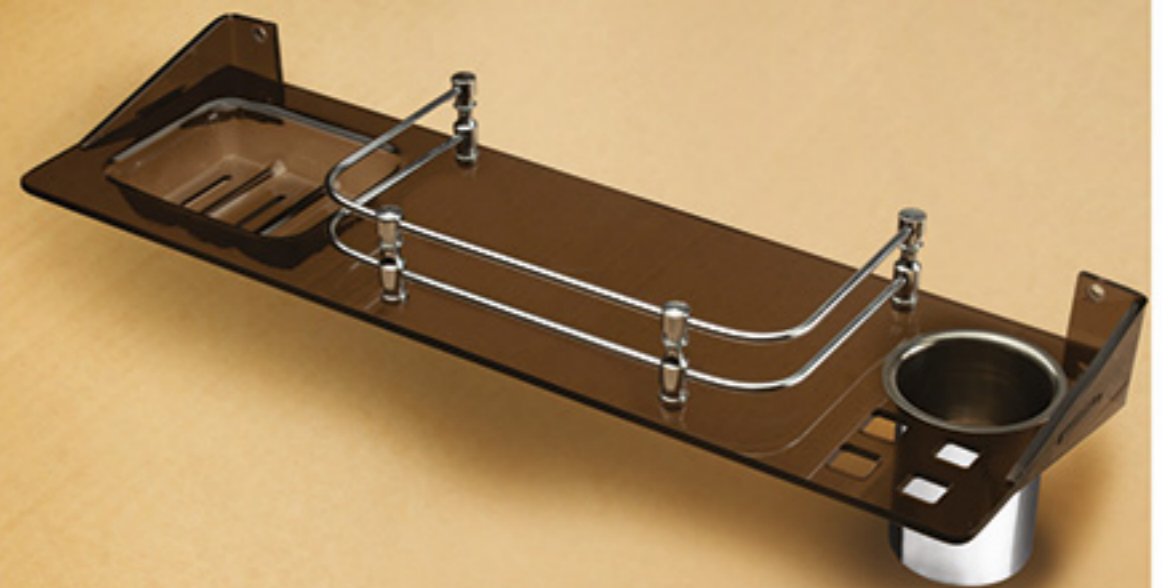

SD-105-H | 1 Pcs. | ₹ 899

Blue

SD-105-I | 1 Pcs. | ₹ 899

Pink

SD-105-J | 1 Pcs. | ₹ 899

Black

SD-105-L | 1 Pcs. | ₹ 899

Mobile Stand *Retro*