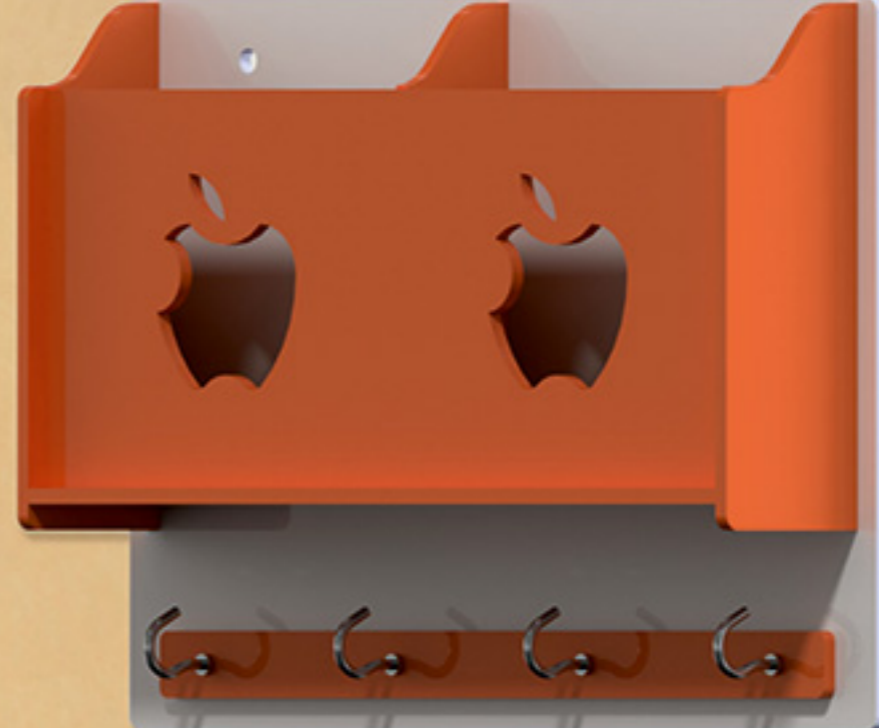

Orange - Apple

MKS-704-B | 1 Pcs. | ₹ 429