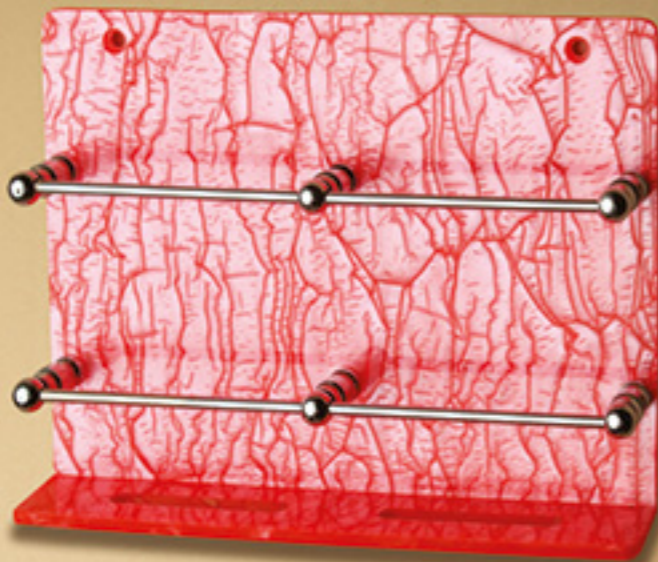

White

MS-01-G | 8" x 6" | ₹ 269

Blue

MS-01-I | 8" x 6" | ₹ 269

Milky White

MS-01-K | 8" x 6" | ₹ 269

Double Mobile Stand *Retro*

Brown

MSD-01-F | 8" x 6" | ₹ 439

Grey

MSD-01-H | 8" x 6" | ₹ 439

Pink

MSD-01-J | 8" x 6" | ₹ 439

Black

MSD-01-L | 8" x 6" | ₹ 439

White

MSD-01-G | 8" x 6" | ₹ 439

Blue

MSD-01-I | 8" x 6" | ₹ 439

Milky White

MSD-01-K | 8" x 6" | ₹ 439

Mobile Stand *Classic*

Orange - Smile

MKS-603-B | 1 Pcs. | ₹ 269