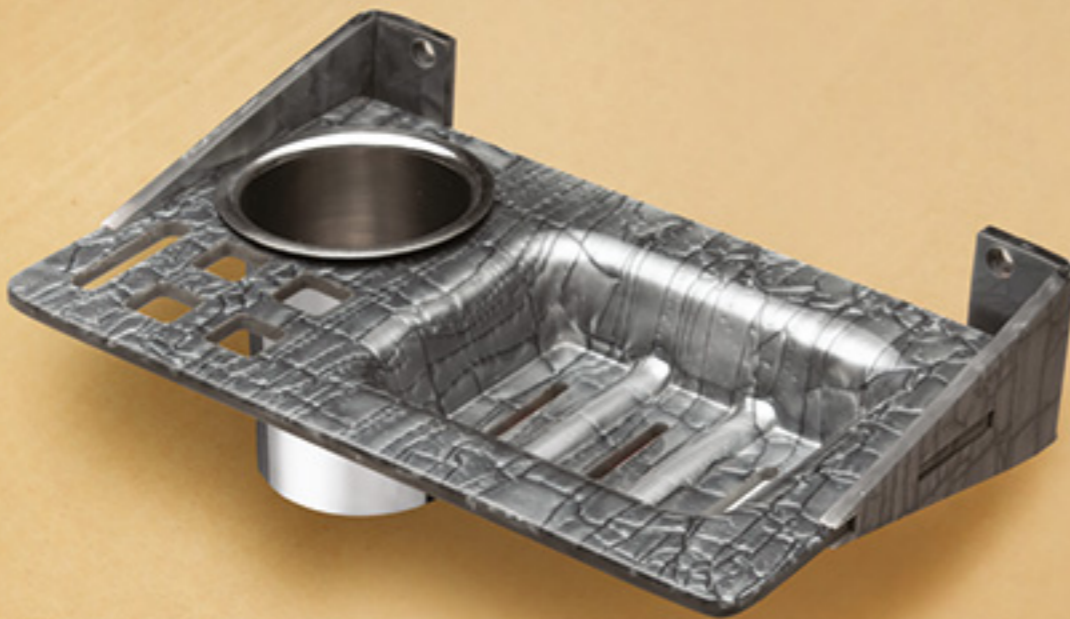

Grey

SD-103-H | 1 Pcs. | ₹ 549