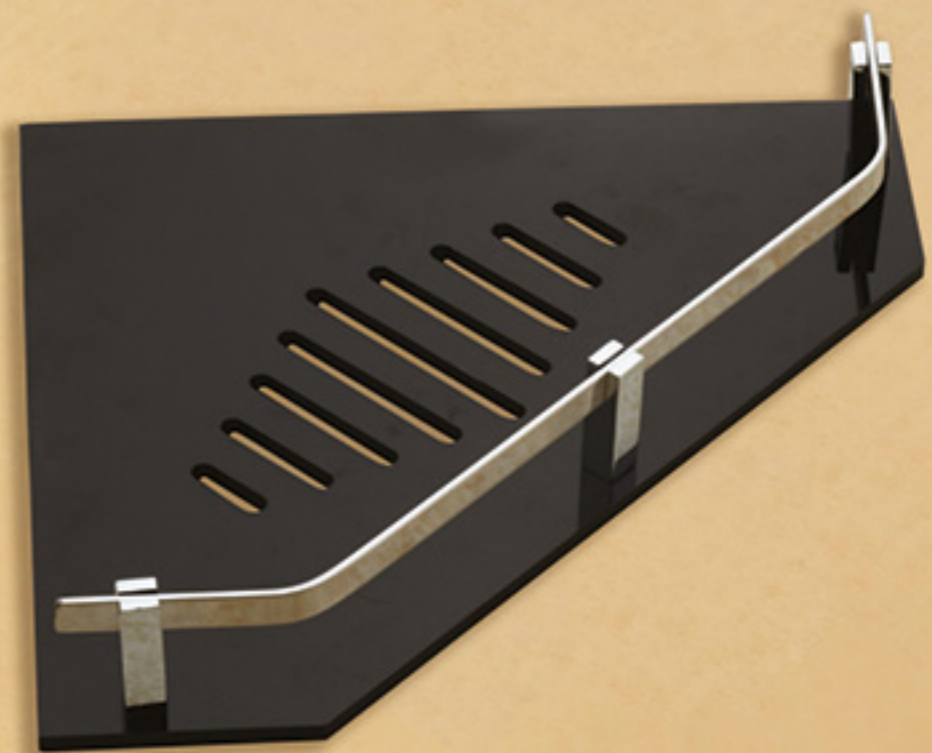

Black
Bath Special

A - 107 L - Bath	9" X 9"	₹ 739
B - 107 L - Bath	12" X 12"	₹ 999