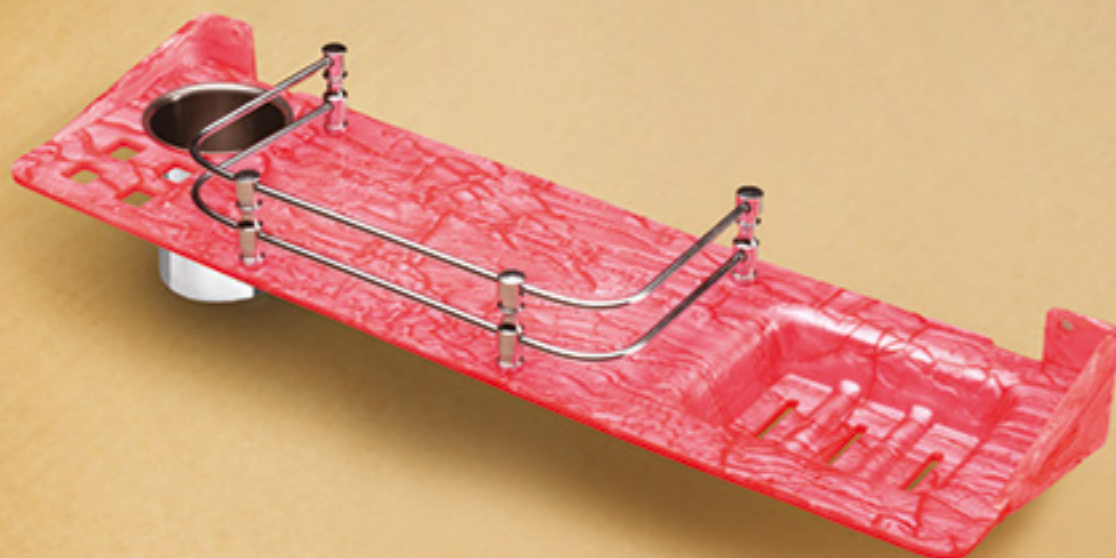

3 in 1 Shelf Collection *Classic*

Brown

SD-105-F | 1 Pcs. | ₹ 899

White

SD-105-G | 1 Pcs. | ₹ 899

Grey

SD-105-H | 1 Pcs. | ₹ 899

Blue

SD-105-I | 1 Pcs. | ₹ 899

Pink

SD-105-J | 1 Pcs. | ₹ 899

Black

SD-105-L | 1 Pcs. | ₹ 899