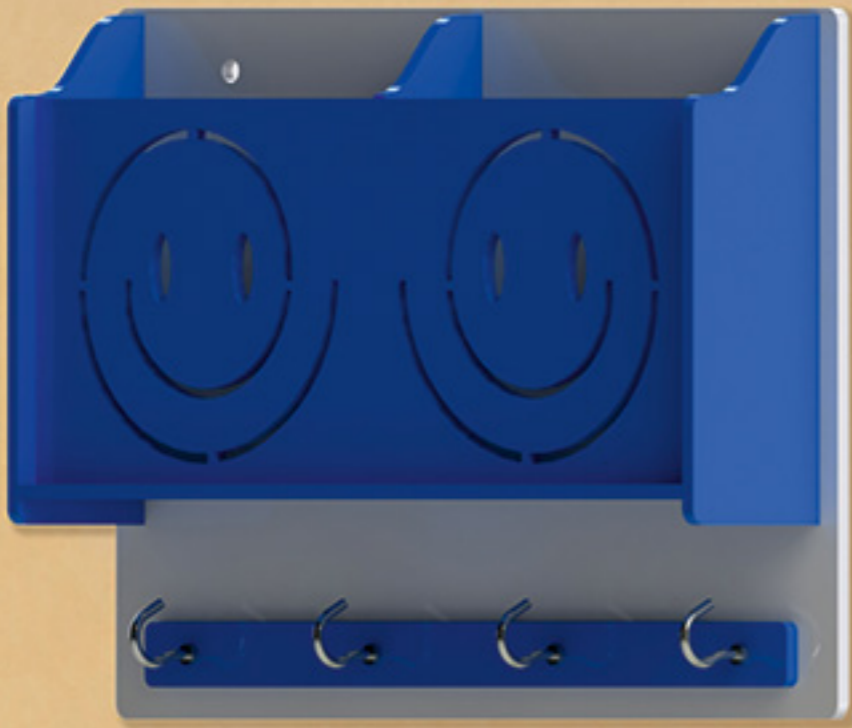

Blue - Apple

MKS-703-N | 1 Pcs. | ₹ 269

Double Mobile Stand *Classic*

Orange - Smile

MKS-604-B | 1 Pcs. | ₹ 429

Red - Smile

MKS-604-D | 1 Pcs. | ₹ 429

Blue - Smile