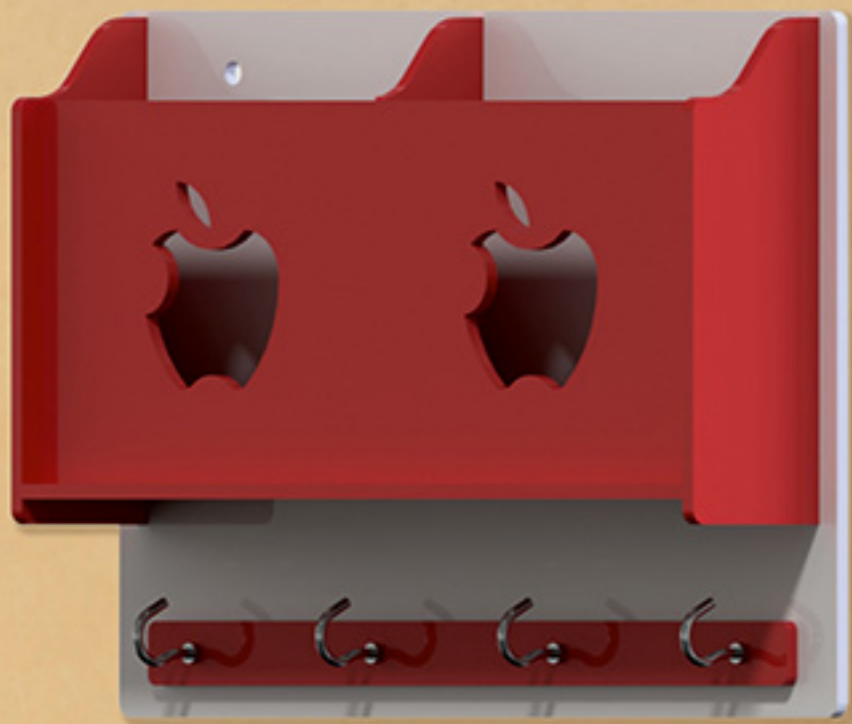

Red - Apple

MKS-704-D | 1 Pcs. | ₹ 429