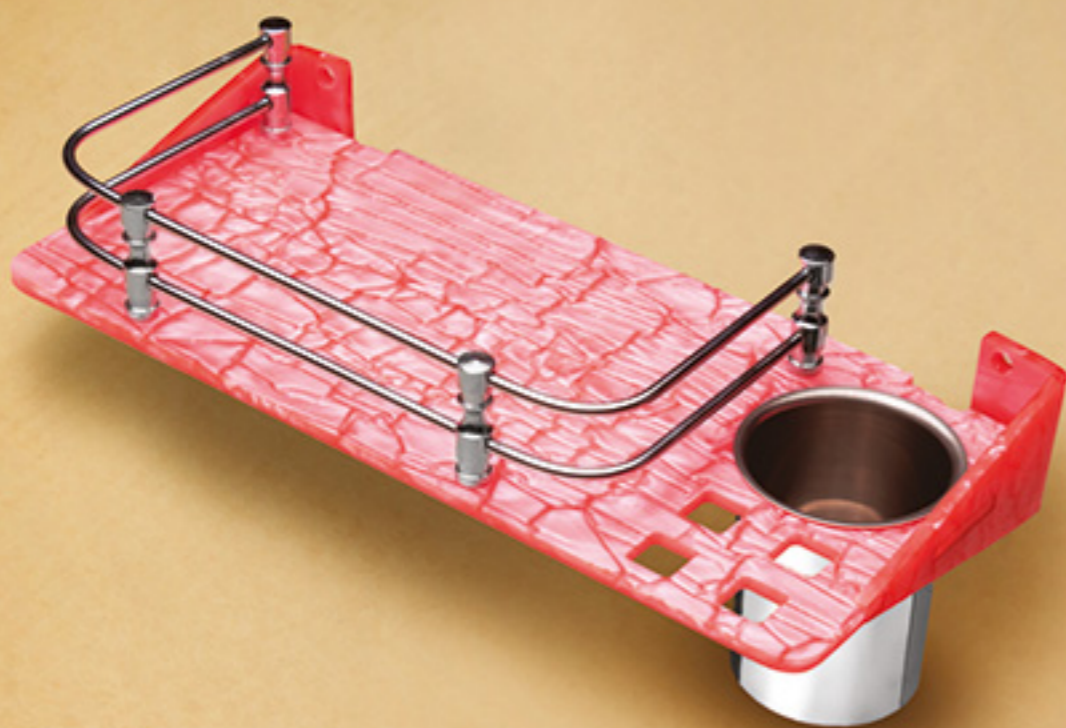

White

SD-104-G | 1 Pcs. | ₹ 759

Grey

SD-104-H | 1 Pcs. | ₹ 759

Blue

SD-104-I | 1 Pcs. | ₹ 759

Pink

SD-104-J | 1 Pcs. | ₹ 759