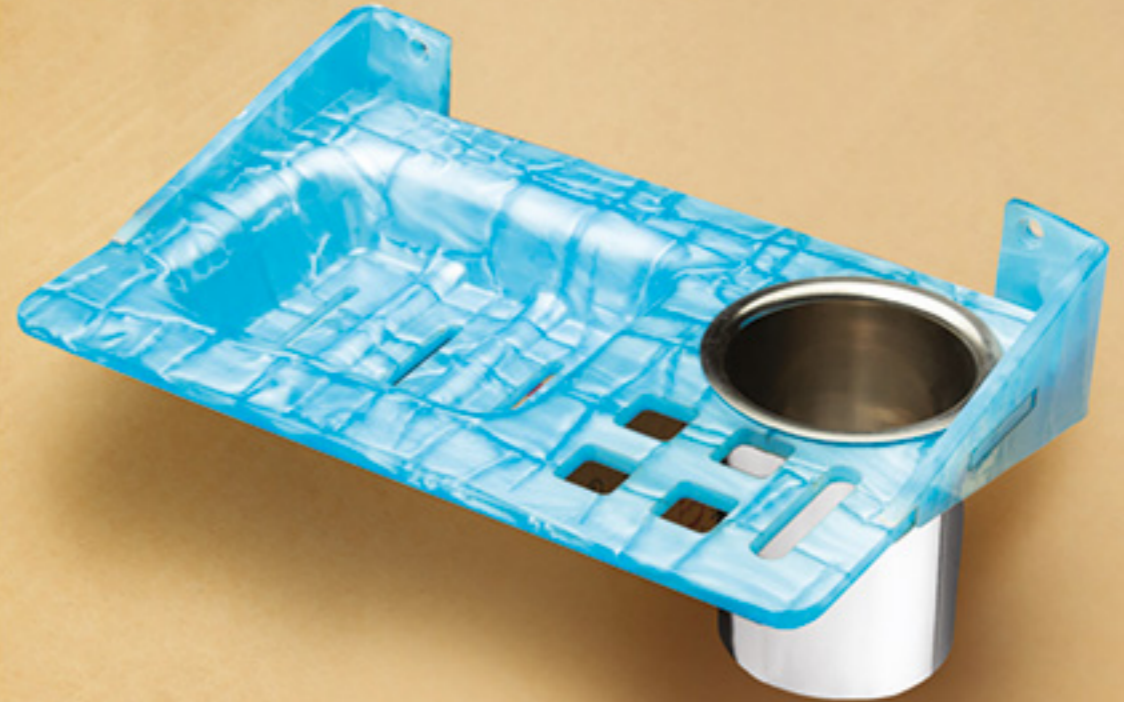

SD-103-I | 1 Pcs. | ₹ 549

Pink

SD-103-J | 1 Pcs. | ₹ 549

Black

SD-103-L | 1 Pcs. | ₹ 549

2 in 1 Shelf Collection *Classic*

Brown

SD-104-F | 1 Pcs. | ₹ 759